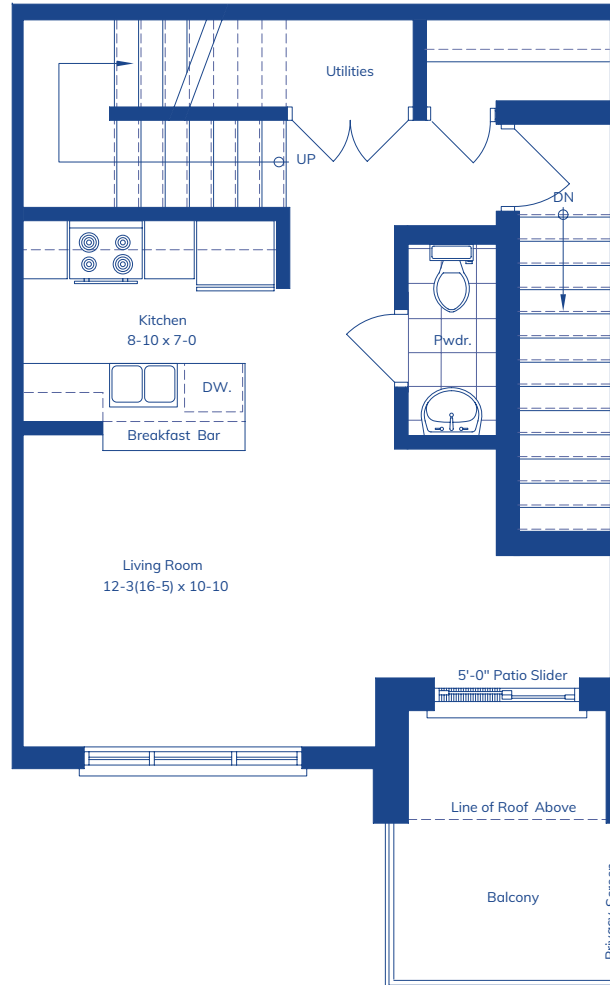

THE ORCHID

(F) INTERIOR UNIT

TOTAL: 1154 SQ.FT.

BALCONY: 83 SQ.FT.

SECOND LEVEL
41 SQ.FT.

THIRD LEVEL
537 SQ.FT.

FOURTH LEVEL
576 SQ.FT.

Plans and specifications are subject to change without notice. Actual usable floor space may vary from stated floor area. Some units may be shown in reverse. Illustrations are artists concept only and may show optional features not included in base price. See sales representative for further information. E. & O. E.

THE ORCHID

(F) END UNIT

TOTAL: 1161 SQ.FT.

BALCONY: 83 SQ.FT.

SECOND LEVEL
41 SQ.FT.

THIRD LEVEL
541 SQ.FT.

FOURTH LEVEL
579 SQ.FT.

Plans and specifications are subject to change without notice. Actual usable floor space may vary from stated floor area. Some units may be shown in reverse. Illustrations are artists concept only and may show optional features not included in base price. See sales representative for further information. E. & O. E.

THE ORCHID

(F) END UNIT WITH BUMPOUT

TOTAL: 1237 SQ.FT.
BALCONY: 83 SQ.FT.

SECOND LEVEL
41 SQ.FT.

THIRD LEVEL
579 SQ.FT.

FOURTH LEVEL
617 SQ.FT.

Plans and specifications are subject to change without notice. Actual usable floor space may vary from stated floor area. Some units may be shown in reverse. Illustrations are artists concept only and may show optional features not included in base price. See sales representative for further information. E. & O. E.

The Musa
(End)

The Musa
(Interior)

The Musa
(Interior)

The Musa
(Interior)

The Musa
(Interior)

The Musa
(End)

The Lemon Leaf
(End)

The Lemon Leaf
(Interior)