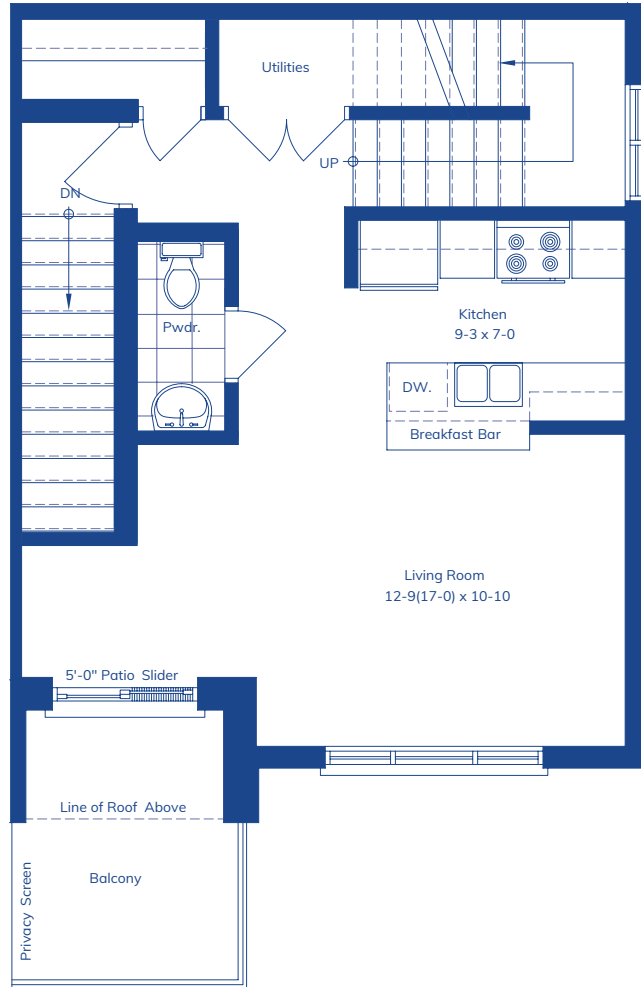

THE ORCHID

(F) INTERIOR UNIT

TOTAL: 1154 SQ.FT.

BALCONY: 83 SQ.FT.

SECOND LEVEL
41 SQ.FT.

THIRD LEVEL
537 SQ.FT.

FOURTH LEVEL
576 SQ.FT.

Plans and specifications are subject to change without notice. Actual usable floor space may vary from stated floor area. Some units may be shown in reverse. Illustrations are artists concept only and may show optional features not included in base price. See sales representative for further information. E. & O. E.

THE ORCHID

(F) END UNIT

TOTAL: 1161 SQ.FT.

BALCONY: 83 SQ.FT.

SECOND LEVEL
41 SQ.FT.

THIRD LEVEL
541 SQ.FT.

FOURTH LEVEL
579 SQ.FT.

Plans and specifications are subject to change without notice. Actual usable floor space may vary from stated floor area. Some units may be shown in reverse. Illustrations are artists concept only and may show optional features not included in base price. See sales representative for further information. E. & O. E.

THE ORCHID

(F) END UNIT WITH BUMPOUT

TOTAL: 1237 SQ.FT.
BALCONY: 83 SQ.FT.

SECOND LEVEL
41 SQ.FT.

THIRD LEVEL
579 SQ.FT.

FOURTH LEVEL
617 SQ.FT.

Plans and specifications are subject to change without notice. Actual usable floor space may vary from stated floor area. Some units may be shown in reverse. Illustrations are artists concept only and may show optional features not included in base price. See sales representative for further information. E. & O. E.

The Musa
(End)

The Musa
(Interior)

The Musa
(Interior)

The Musa
(Interior)

The Musa
(Interior)

The Musa
(End)

The Lemon Leaf
(End)

The Lemon Leaf
(Interior)