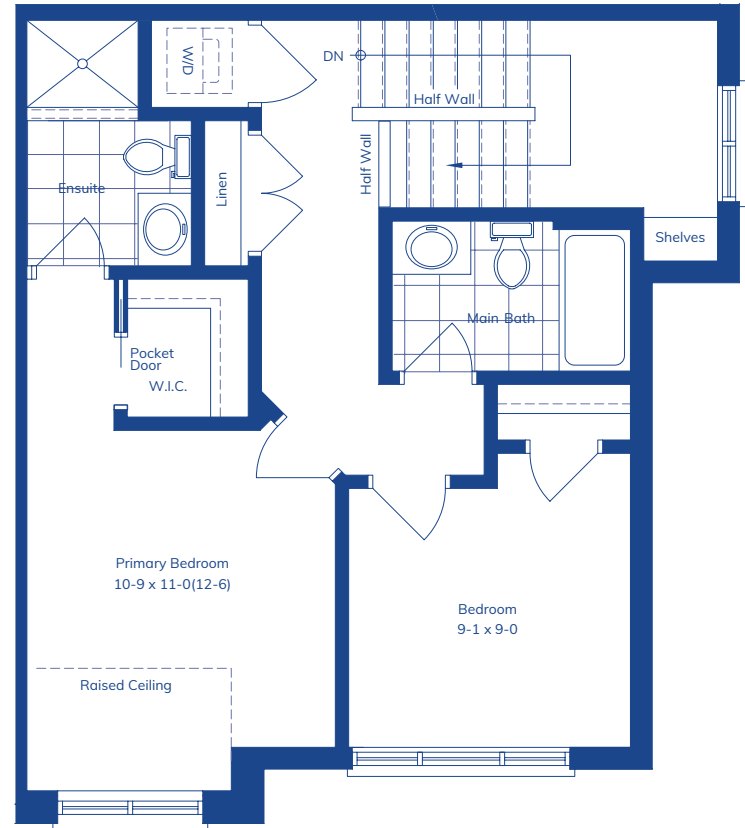

THE ORCHID

(F) INTERIOR UNIT

TOTAL: 1154 SQ.FT.

BALCONY: 83 SQ.FT.

SECOND LEVEL
41 SQ.FT.

THIRD LEVEL
537 SQ.FT.

FOURTH LEVEL
576 SQ.FT.

Plans and specifications are subject to change without notice. Actual usable floor space may vary from stated floor area. Some units may be shown in reverse. Illustrations are artists concept only and may show optional features not included in base price. See sales representative for further information. E. & O. E.

THE ORCHID

(F) END UNIT

TOTAL: 1161 SQ.FT.

BALCONY: 83 SQ.FT.

SECOND LEVEL
41 SQ.FT.

THIRD LEVEL
541 SQ.FT.

FOURTH LEVEL
579 SQ.FT.

Plans and specifications are subject to change without notice. Actual usable floor space may vary from stated floor area. Some units may be shown in reverse. Illustrations are artists concept only and may show optional features not included in base price. See sales representative for further information. E. & O. E.

THE ORCHID

(F) END UNIT WITH BUMPOUT

TOTAL: 1237 SQ.FT.
BALCONY: 83 SQ.FT.

SECOND LEVEL
41 SQ.FT.

THIRD LEVEL
579 SQ.FT.

FOURTH LEVEL
617 SQ.FT.

Plans and specifications are subject to change without notice. Actual usable floor space may vary from stated floor area. Some units may be shown in reverse. Illustrations are artists concept only and may show optional features not included in base price. See sales representative for further information. E. & O. E.

The Musa
(End)

The Musa
(Interior)

The Musa
(Interior)

The Musa
(Interior)

The Musa
(Interior)

The Musa
(End)

The Lemon Leaf
(End)

The Lemon Leaf
(Interior)