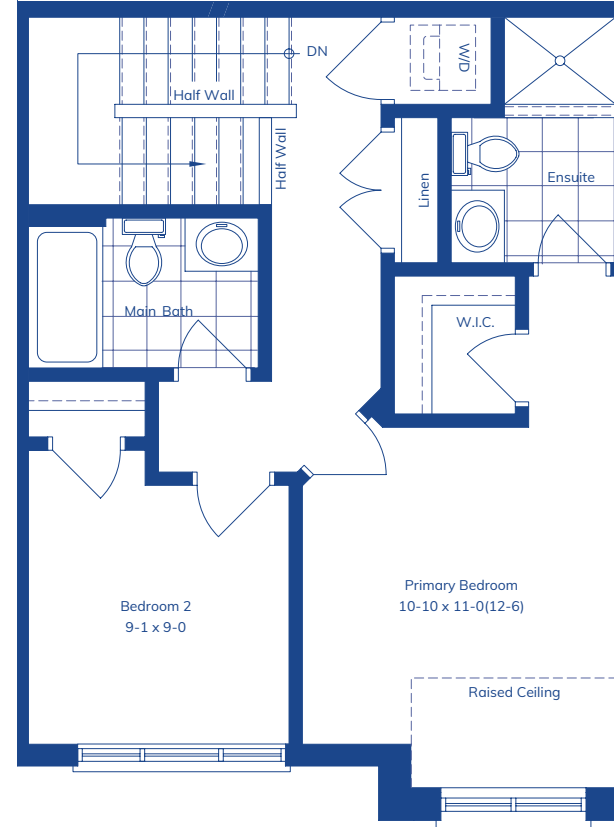

THE ORCHID

(F) INTERIOR UNIT

TOTAL: 1154 SQ.FT.

BALCONY: 83 SQ.FT.

SECOND LEVEL
41 SQ.FT.

THIRD LEVEL
537 SQ.FT.

FOURTH LEVEL
576 SQ.FT.

Plans and specifications are subject to change without notice. Actual usable floor space may vary from stated floor area. Some units may be shown in reverse. Illustrations are artists concept only and may show optional features not included in base price. See sales representative for further information. E. & O. E.

THE ORCHID

(F) END UNIT

TOTAL: 1161 SQ.FT.

BALCONY: 83 SQ.FT.

SECOND LEVEL
41 SQ.FT.

THIRD LEVEL
541 SQ.FT.

FOURTH LEVEL
579 SQ.FT.

Plans and specifications are subject to change without notice. Actual usable floor space may vary from stated floor area. Some units may be shown in reverse. Illustrations are artists concept only and may show optional features not included in base price. See sales representative for further information. E. & O. E.

THE ORCHID

(F) END UNIT WITH BUMPOUT

TOTAL: 1237 SQ.FT.
BALCONY: 83 SQ.FT.

SECOND LEVEL
41 SQ.FT.

THIRD LEVEL
579 SQ.FT.

FOURTH LEVEL
617 SQ.FT.

Plans and specifications are subject to change without notice. Actual usable floor space may vary from stated floor area. Some units may be shown in reverse. Illustrations are artists concept only and may show optional features not included in base price. See sales representative for further information. E. & O. E.

The Musa
(End)

The Musa
(Interior)

The Musa
(Interior)

The Musa
(Interior)

The Musa
(Interior)

The Musa
(End)

The Lemon Leaf
(End)

The Lemon Leaf
(Interior)