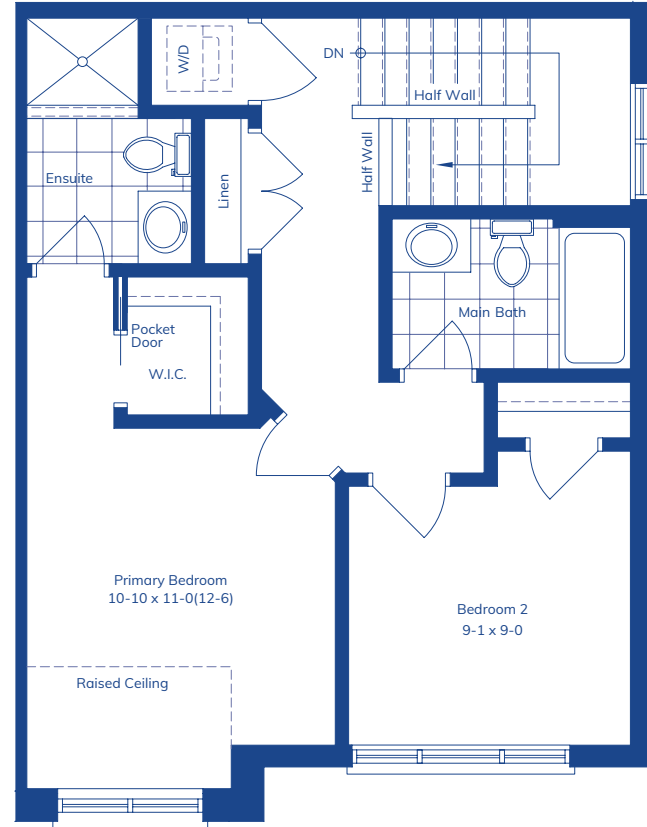

THE ORCHID

(F) INTERIOR UNIT

TOTAL: 1154 SQ.FT.

BALCONY: 83 SQ.FT.

SECOND LEVEL
41 SQ.FT.

THIRD LEVEL
537 SQ.FT.

FOURTH LEVEL
576 SQ.FT.

Plans and specifications are subject to change without notice. Actual usable floor space may vary from stated floor area. Some units may be shown in reverse. Illustrations are artists concept only and may show optional features not included in base price. See sales representative for further information. E. & O. E.

THE ORCHID

(F) END UNIT

TOTAL: 1161 SQ.FT.

BALCONY: 83 SQ.FT.

SECOND LEVEL
41 SQ.FT.

THIRD LEVEL
541 SQ.FT.

FOURTH LEVEL
579 SQ.FT.

Plans and specifications are subject to change without notice. Actual usable floor space may vary from stated floor area. Some units may be shown in reverse. Illustrations are artists concept only and may show optional features not included in base price. See sales representative for further information. E. & O. E.

THE ORCHID

(F) END UNIT WITH BUMPOUT

TOTAL: 1237 SQ.FT.
BALCONY: 83 SQ.FT.

SECOND LEVEL
41 SQ.FT.

THIRD LEVEL
579 SQ.FT.

FOURTH LEVEL
617 SQ.FT.

Plans and specifications are subject to change without notice. Actual usable floor space may vary from stated floor area. Some units may be shown in reverse. Illustrations are artists concept only and may show optional features not included in base price. See sales representative for further information. E. & O. E.

The Musa
(End)

The Musa
(Interior)

The Musa
(Interior)

The Musa
(Interior)

The Musa
(Interior)

The Musa
(End)

The Lemon Leaf
(End)

The Lemon Leaf
(Interior)