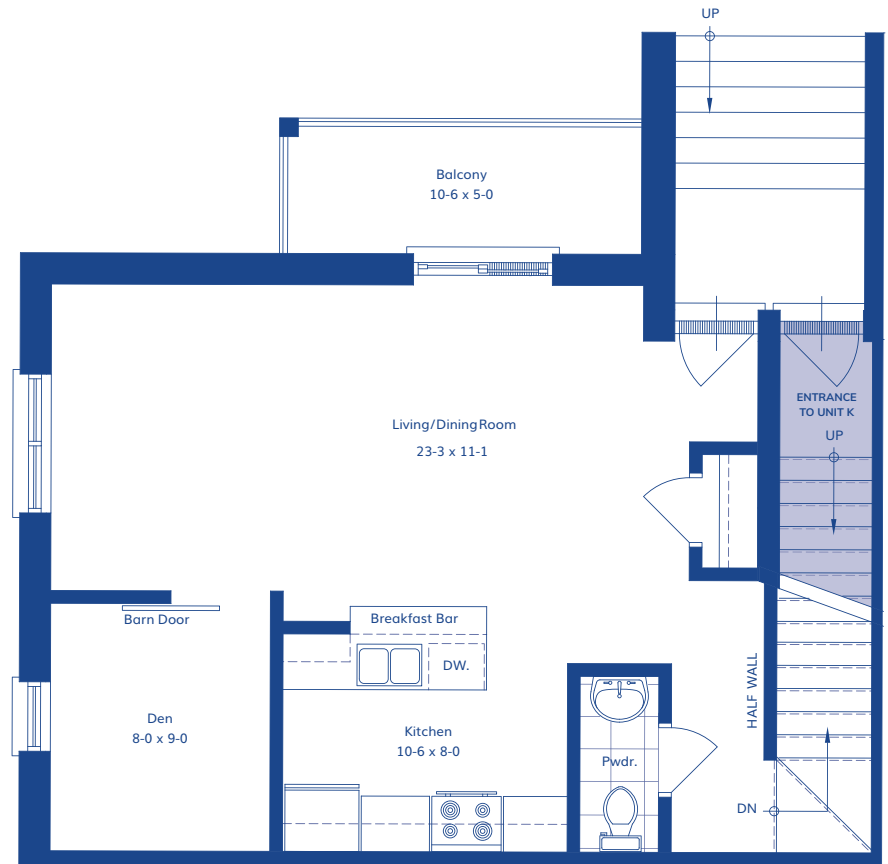

THE PALM

END UNIT

TOTAL: 1,294 SQ.FT.

BALCONY: 66 SQ.FT.

PATIO: 92 SQ.FT.

FIRST LEVEL 667 SQ.FT.

SECOND LEVEL 627 SQ.FT.

VIVA

STACKED TOWNS
Trailside, Iron Horse Trail | Interior View

The Fern
(End)

The Orchid
(Interior)

The Orchid
(Interior)

The Orchid
(Interior)

The Orchid
(Interior)

The Orchid
(End)

The Palm
(End)

The Musa
(Interior)

The Musa
(Interior)

The Musa
(Interior)

The Musa
(Interior)

The Musa
(End)

The Lemon Leaf
(Interior)

The Lemon Leaf
(Interior)

The Lemon Leaf
(Interior)

The Lemon Leaf
(Interior)

The Lemon Leaf
(End)