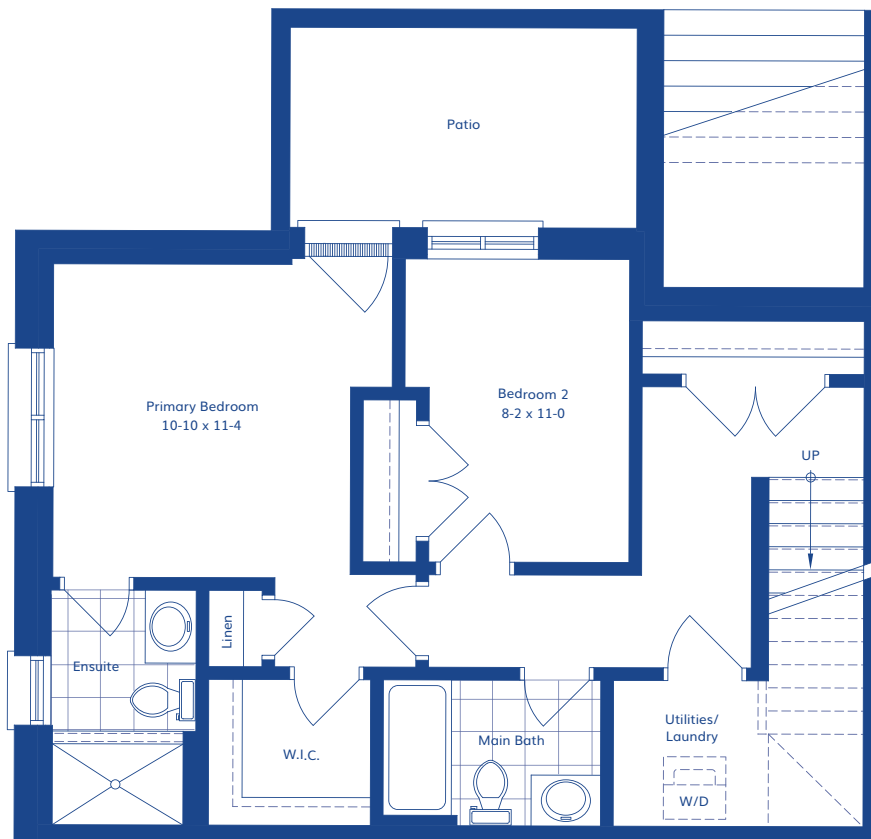

THE PALM

END UNIT

TOTAL: 1,294 SQ.FT.

BALCONY: 66 SQ.FT.

PATIO: 92 SQ.FT.

FIRST LEVEL 667 SQ.FT.

SECOND LEVEL 627 SQ.FT.

VIVA

STACKED TOWNS
Trailside, Iron Horse Trail | Interior View

The Fern
(End)

The Orchid
(Interior)

The Orchid
(Interior)

The Orchid
(Interior)

The Orchid
(Interior)

The Orchid
(End)

The Palm
(End)

The Musa
(Interior)

The Musa
(Interior)

The Musa
(Interior)

The Musa
(Interior)

The Musa
(End)

The Lemon Leaf
(Interior)

The Lemon Leaf
(Interior)

The Lemon Leaf
(Interior)

The Lemon Leaf
(Interior)

The Lemon Leaf
(End)