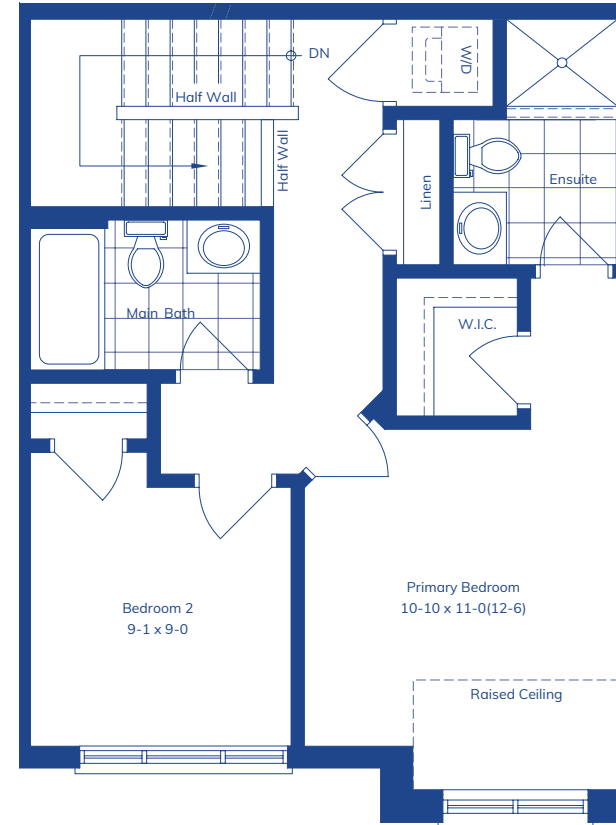

# THE ORCHID

(F) INTERIOR UNIT

**TOTAL:** 1154 SQ.FT.

**BALCONY:** 83 SQ.FT.

SECOND LEVEL  
41 SQ.FT.

THIRD LEVEL  
537 SQ.FT.

FOURTH LEVEL  
576 SQ.FT.

# THE ORCHID

(F) END UNIT

**TOTAL:** 1161 SQ.FT.

**BALCONY:** 83 SQ.FT.

SECOND LEVEL  
41 SQ.FT.

THIRD LEVEL  
541 SQ.FT.

FOURTH LEVEL  
579 SQ.FT.

Plans and specifications are subject to change without notice. Actual usable floor space may vary from stated floor area. Some units may be shown in reverse. Illustrations are artists concept only and may show optional features not included in base price. See sales representative for further information. E. & O. E.

# THE ORCHID

(F) END UNIT WITH BUMPOUT

**TOTAL:** 1237 SQ.FT.

**BALCONY:** 83 SQ.FT.

**SECOND LEVEL**  
41 SQ.FT.

**THIRD LEVEL**  
579 SQ.FT.

**FOURTH LEVEL**  
617 SQ.FT.

Plans and specifications are subject to change without notice. Actual usable floor space may vary from stated floor area. Some units may be shown in reverse. Illustrations are artists concept only and may show optional features not included in base price. See sales representative for further information. E. & O. E.

The Musa  
(End)

The Musa  
(Interior)

The Musa  
(Interior)

The Musa  
(Interior)

The Musa  
(Interior)

The Musa  
(End)

The Lemon Leaf  
(End)

The Lemon Leaf  
(Interior)