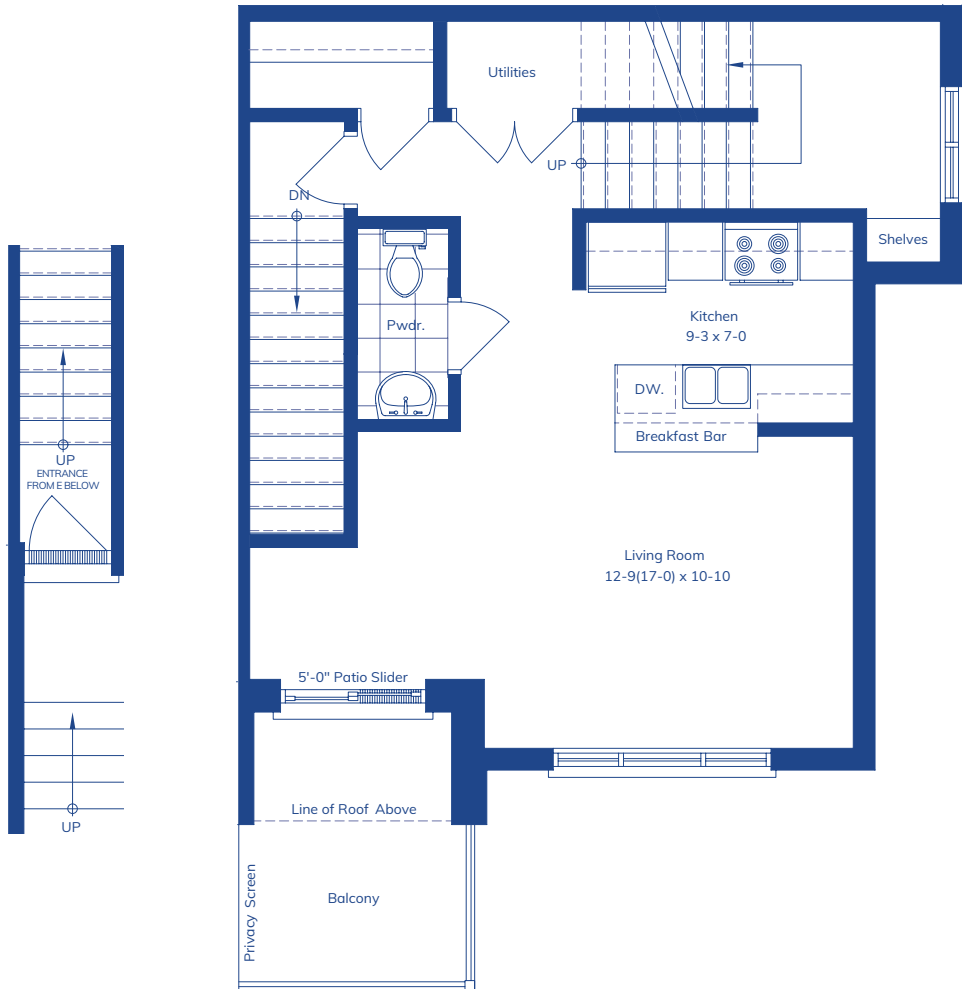

# THE ORCHID

(F) INTERIOR UNIT

**TOTAL:** 1154 SQ.FT.

**BALCONY:** 83 SQ.FT.

SECOND LEVEL  
41 SQ.FT.

THIRD LEVEL  
537 SQ.FT.

FOURTH LEVEL  
576 SQ.FT.

# THE ORCHID

(F) END UNIT

**TOTAL:** 1161 SQ.FT.

**BALCONY:** 83 SQ.FT.

SECOND LEVEL  
41 SQ.FT.

THIRD LEVEL  
541 SQ.FT.

FOURTH LEVEL  
579 SQ.FT.

Plans and specifications are subject to change without notice. Actual usable floor space may vary from stated floor area. Some units may be shown in reverse. Illustrations are artists concept only and may show optional features not included in base price. See sales representative for further information. E. & O. E.

# THE ORCHID

(F) END UNIT WITH BUMPOUT

**TOTAL:** 1237 SQ.FT.

**BALCONY:** 83 SQ.FT.

**SECOND LEVEL**  
41 SQ.FT.

**THIRD LEVEL**  
579 SQ.FT.

**FOURTH LEVEL**  
617 SQ.FT.

Plans and specifications are subject to change without notice. Actual usable floor space may vary from stated floor area. Some units may be shown in reverse. Illustrations are artists concept only and may show optional features not included in base price. See sales representative for further information. E. & O. E.

The Musa  
(End)

The Musa  
(Interior)

The Musa  
(Interior)

The Musa  
(Interior)

The Musa  
(Interior)

The Musa  
(End)

The Lemon Leaf  
(End)

The Lemon Leaf  
(Interior)