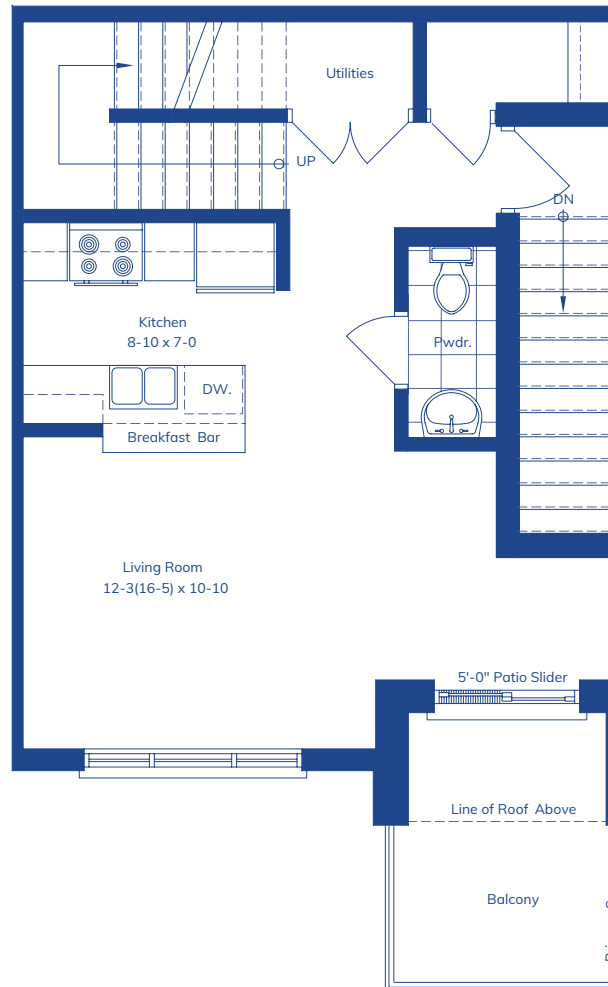

# THE ORCHID

(F) INTERIOR UNIT

**TOTAL:** 1154 SQ.FT.

**BALCONY:** 83 SQ.FT.

SECOND LEVEL  
41 SQ.FT.

THIRD LEVEL  
537 SQ.FT.

FOURTH LEVEL  
576 SQ.FT.

# THE ORCHID

(F) END UNIT

**TOTAL:** 1161 SQ.FT.

**BALCONY:** 83 SQ.FT.

SECOND LEVEL  
41 SQ.FT.

THIRD LEVEL  
541 SQ.FT.

FOURTH LEVEL  
579 SQ.FT.

Plans and specifications are subject to change without notice. Actual usable floor space may vary from stated floor area. Some units may be shown in reverse. Illustrations are artists concept only and may show optional features not included in base price. See sales representative for further information. E. & O. E.

# THE ORCHID

(F) END UNIT WITH BUMPOUT

**TOTAL:** 1237 SQ.FT.

**BALCONY:** 83 SQ.FT.

**SECOND LEVEL**  
41 SQ.FT.

**THIRD LEVEL**  
579 SQ.FT.

**FOURTH LEVEL**  
617 SQ.FT.

Plans and specifications are subject to change without notice. Actual usable floor space may vary from stated floor area. Some units may be shown in reverse. Illustrations are artists concept only and may show optional features not included in base price. See sales representative for further information. E. & O. E.

The Lemon Leaf  
(Interior)

The Lemon Leaf  
(Interior)

The Lemon Leaf  
(Interior)

The Lemon Leaf  
(End)