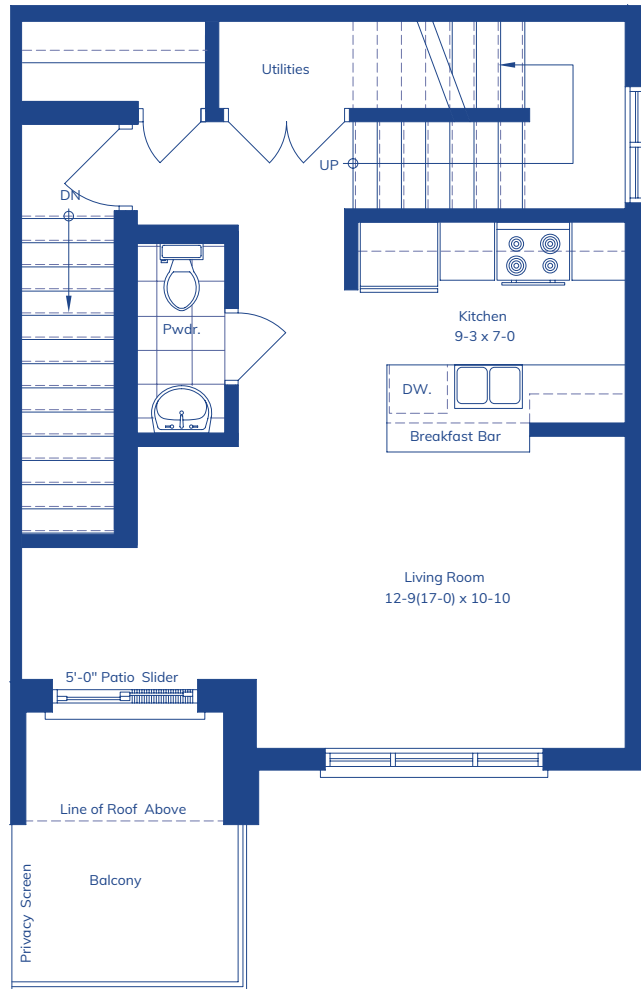

# THE ORCHID

(F) INTERIOR UNIT

**TOTAL:** 1154 SQ.FT.

**BALCONY:** 83 SQ.FT.

SECOND LEVEL  
41 SQ.FT.

THIRD LEVEL  
537 SQ.FT.

FOURTH LEVEL  
576 SQ.FT.

# THE ORCHID

(F) END UNIT

**TOTAL:** 1161 SQ.FT.

**BALCONY:** 83 SQ.FT.

SECOND LEVEL  
41 SQ.FT.

THIRD LEVEL  
541 SQ.FT.

FOURTH LEVEL  
579 SQ.FT.

Plans and specifications are subject to change without notice. Actual usable floor space may vary from stated floor area. Some units may be shown in reverse. Illustrations are artists concept only and may show optional features not included in base price. See sales representative for further information. E. & O. E.

# THE ORCHID

(F) END UNIT WITH BUMPOUT

**TOTAL:** 1237 SQ.FT.

**BALCONY:** 83 SQ.FT.

**SECOND LEVEL**  
41 SQ.FT.

**THIRD LEVEL**  
579 SQ.FT.

**FOURTH LEVEL**  
617 SQ.FT.

Plans and specifications are subject to change without notice. Actual usable floor space may vary from stated floor area. Some units may be shown in reverse. Illustrations are artists concept only and may show optional features not included in base price. See sales representative for further information. E. & O. E.

The Musa  
(End)

The Musa  
(Interior)

The Musa  
(Interior)

The Musa  
(Interior)

The Musa  
(Interior)

The Musa  
(End)

The Lemon Leaf  
(End)

The Lemon Leaf  
(Interior)