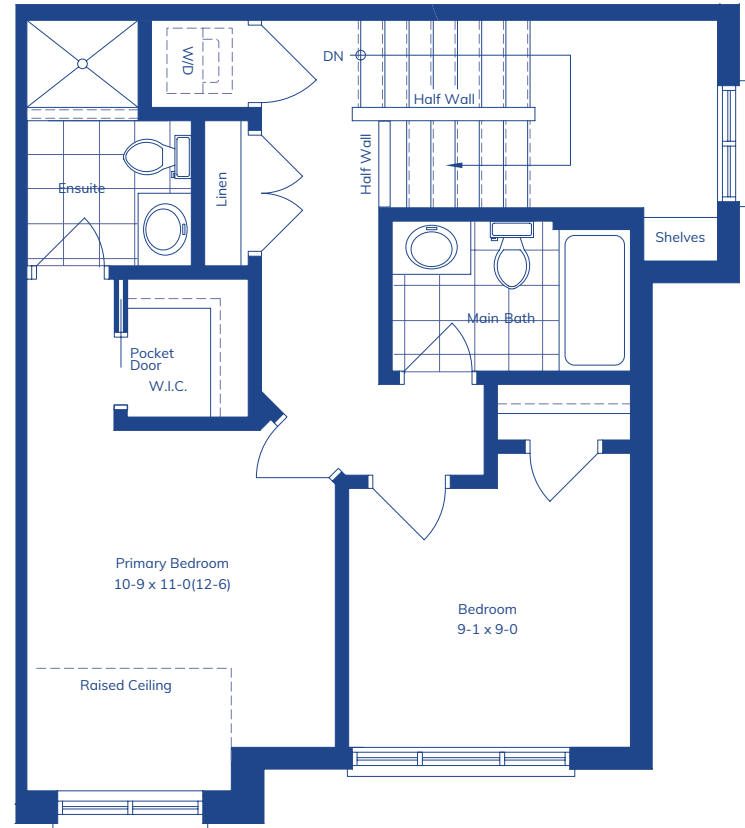

# THE ORCHID

(F) INTERIOR UNIT

**TOTAL:** 1154 SQ.FT.

**BALCONY:** 83 SQ.FT.

SECOND LEVEL  
41 SQ.FT.

THIRD LEVEL  
537 SQ.FT.

FOURTH LEVEL  
576 SQ.FT.

# THE ORCHID

(F) END UNIT

**TOTAL:** 1161 SQ.FT.

**BALCONY:** 83 SQ.FT.

SECOND LEVEL  
41 SQ.FT.

THIRD LEVEL  
541 SQ.FT.

FOURTH LEVEL  
579 SQ.FT.

Plans and specifications are subject to change without notice. Actual usable floor space may vary from stated floor area. Some units may be shown in reverse. Illustrations are artists concept only and may show optional features not included in base price. See sales representative for further information. E. & O. E.

# THE ORCHID

(F) END UNIT WITH BUMPOUT

**TOTAL:** 1237 SQ.FT.

**BALCONY:** 83 SQ.FT.

**SECOND LEVEL**  
41 SQ.FT.

**THIRD LEVEL**  
579 SQ.FT.

**FOURTH LEVEL**  
617 SQ.FT.

Plans and specifications are subject to change without notice. Actual usable floor space may vary from stated floor area. Some units may be shown in reverse. Illustrations are artists concept only and may show optional features not included in base price. See sales representative for further information. E. & O. E.

The Musa  
(End)

The Musa  
(Interior)

The Musa  
(Interior)

The Musa  
(Interior)

The Musa  
(Interior)

The Musa  
(End)

The Lemon Leaf  
(End)

The Lemon Leaf  
(Interior)