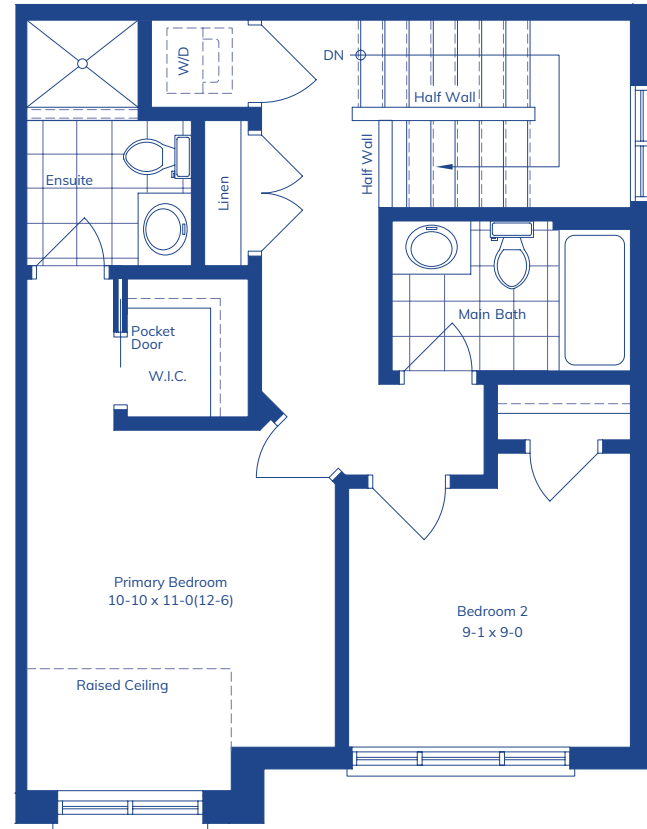

# THE ORCHID

(F) INTERIOR UNIT

**TOTAL:** 1154 SQ.FT.

**BALCONY:** 83 SQ.FT.

SECOND LEVEL  
41 SQ.FT.

THIRD LEVEL  
537 SQ.FT.

FOURTH LEVEL  
576 SQ.FT.

# THE ORCHID

(F) END UNIT

**TOTAL:** 1161 SQ.FT.

**BALCONY:** 83 SQ.FT.

SECOND LEVEL  
41 SQ.FT.

THIRD LEVEL  
541 SQ.FT.

FOURTH LEVEL  
579 SQ.FT.

Plans and specifications are subject to change without notice. Actual usable floor space may vary from stated floor area. Some units may be shown in reverse. Illustrations are artists concept only and may show optional features not included in base price. See sales representative for further information. E. & O. E.

# THE ORCHID

(F) END UNIT WITH BUMPOUT

**TOTAL:** 1237 SQ.FT.

**BALCONY:** 83 SQ.FT.

**SECOND LEVEL**  
41 SQ.FT.

**THIRD LEVEL**  
579 SQ.FT.

**FOURTH LEVEL**  
617 SQ.FT.

Plans and specifications are subject to change without notice. Actual usable floor space may vary from stated floor area. Some units may be shown in reverse. Illustrations are artists concept only and may show optional features not included in base price. See sales representative for further information. E. & O. E.

The Musa  
(End)

The Musa  
(Interior)

The Musa  
(Interior)

The Musa  
(Interior)

The Musa  
(Interior)

The Musa  
(End)

The Lemon Leaf  
(End)

The Lemon Leaf  
(Interior)